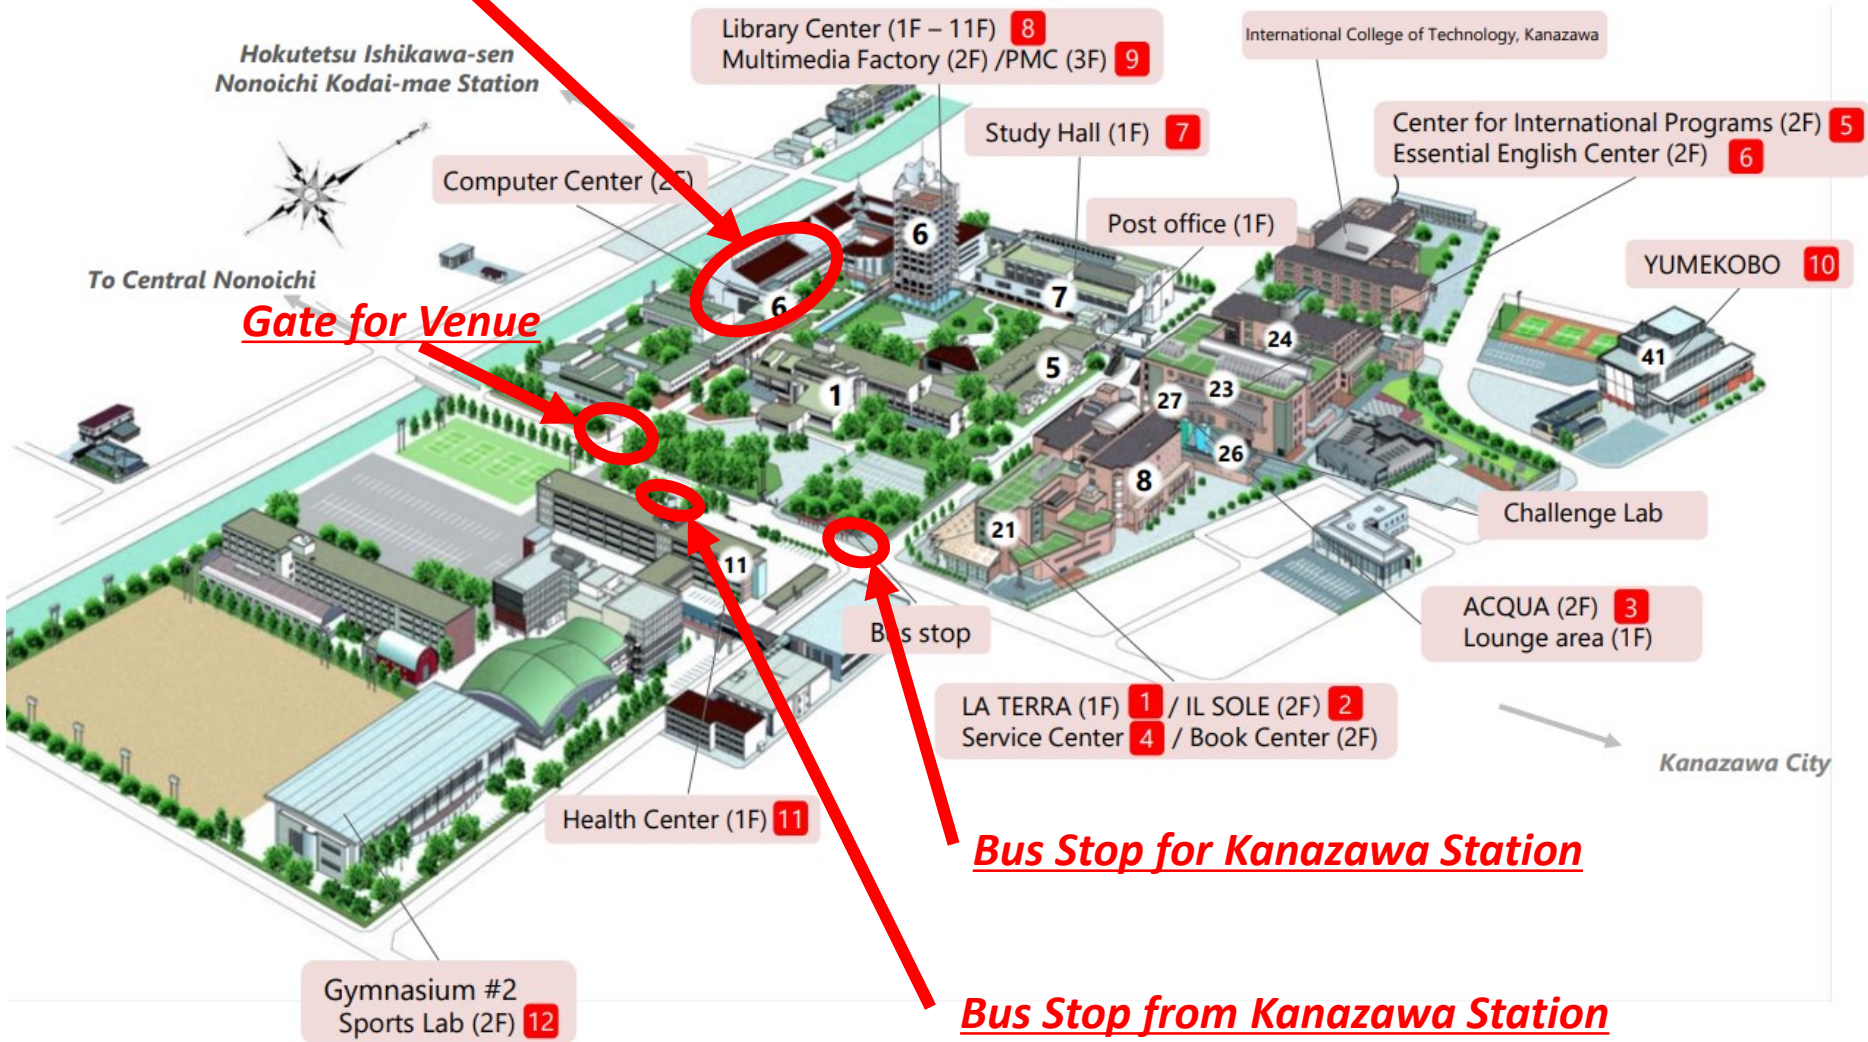

# K.I.T. Campus Map

**Venue** (Multipurpose Hall, 3F, Bldg. #6)

Hokutetsu Ishikawa-sen  
Nonoichi Kodai-mae Station

**Gate for Venue**

**Bus Stop for Kanazawa Station**

**Bus Stop from Kanazawa Station**

← **Library Center**

International College  
of Technology  
Kanazawa

Kanazawa Institute  
of Technology

← **Venue**

(Multipurpose Hall, 3F, Bldg. #6)

Takahashi River

**Gate for  
Venue**

**Bus Stop for  
Kanazawa Sta.**

Y! mobile

Kentucky  
Fried  
Chicken

**Bus Stop  
from Kanazawa Sta.**  
(Bus #33, 34, 39)

**Bus Stop  
for Kanazawa  
Sta.**

Drug  
Store

Police Box

**Bus Stop  
from Kanazawa Sta.**  
(Bus #33)

Restaurant  
(Jolly Pasta)

Please note that there are two pairs of bus stops.

**Kanazawa Institute of Technology**  
7-1 Ogigaoka, Nonoichi, Ishikawa,  
Japan

<https://www.kanazawa-it.ac.jp/ekit/>